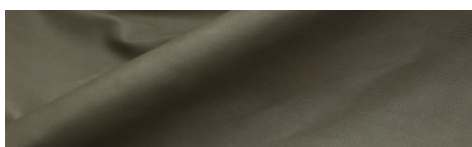

FRIDA FOREST