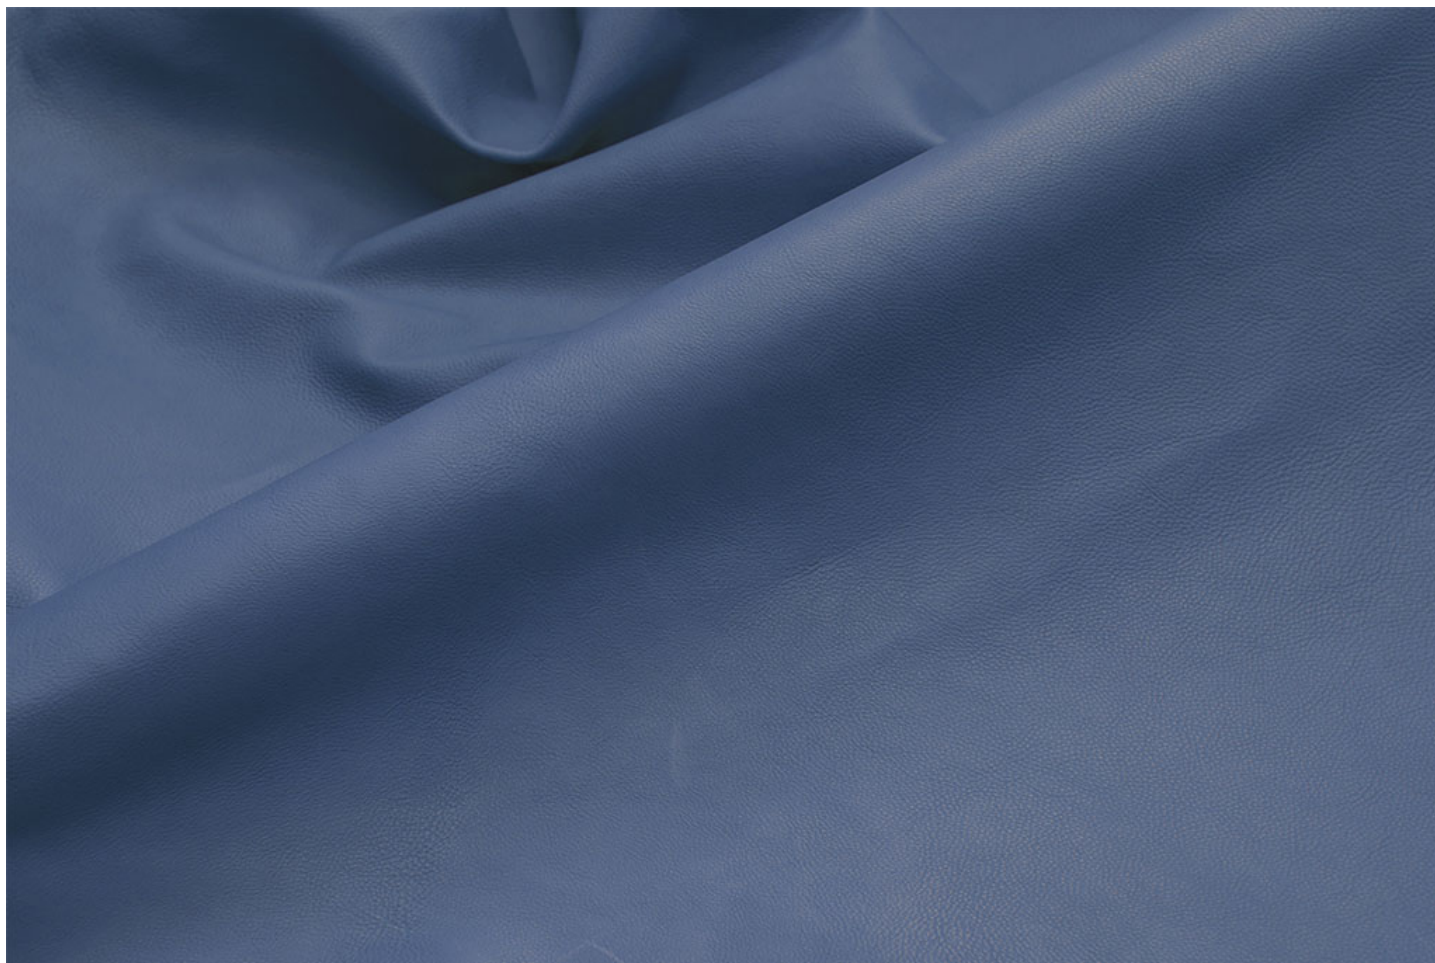

FRIDA / Incas

vegetable.png

Milled, fine grain, soft, natural shine

**LEATHER**  
CALF

**THICKNESS**  
0.7/0.9

**SIZE**  
6/11

**ASPECT**  
MILLED  
NATURAL SHINE

**DESTINATION**  
FOOTWEAR